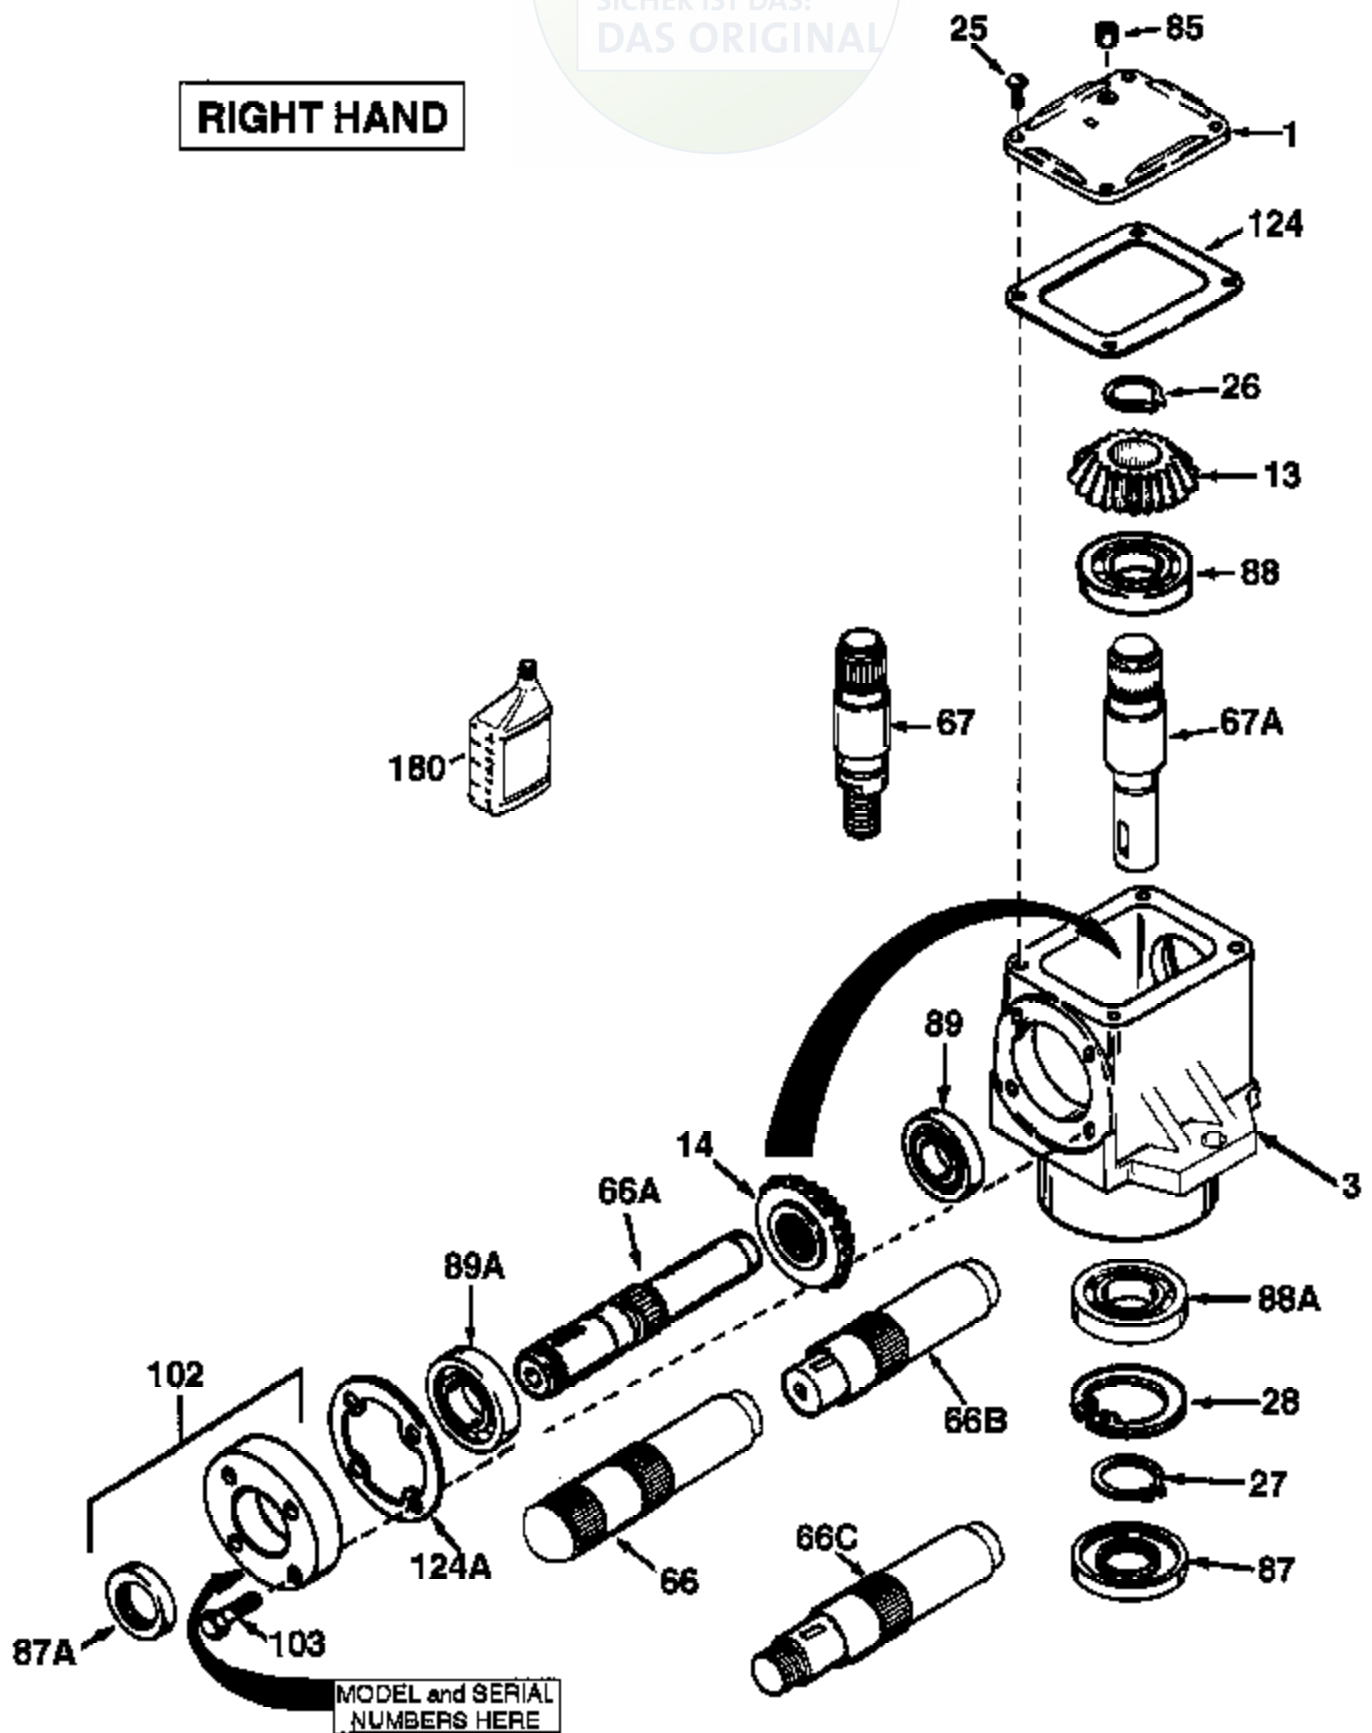

JOIST

SICHER IST DAS:
DAS ORIGINAL

RIGHT HAND

Ref #	Part Number	Qty	Description
	794416		Right Hand Head Assembly (Incl. 1 thr u 124A)
1	772067		Cover
3	770083		Right Angle Drive Housing
13	778101A		Miter Gear (17 teeth) (7/8" ID)
14	778101A		Miter Gear (17 teeth) (7/8" ID)
25	792025		Screw, 10-24 x 1/2"
26	788018		Retainer Ring
27	788019		Retainer Ring
28	792119		Snap Ring
66	776040A		Input Shaft (4-1/2" long)
67	776261		Output Shaft (4.460" long)
85	792039		Pipe Plug, 1/8-27 (countersunk headle ss)
87	788029		Oil Seal
87A	788031	1000-1000-031A	Peerless Oil Seal
88A	780034		Ball Bearing
88	780034		Ball Bearing
89	780024		Ball Bearing
102	786029		Retainer Cap & Seal (Incl. 87A & 103)
103	792026		Screw, 1/4-20 x 7/8"
124	788028		Cover Gasket
124A	788030B		Cap Gasket
180	730229A		Gear Oil 80W90

SICHER IST DAS

PEERLESS

1000-1000-031A Page 2 of 2